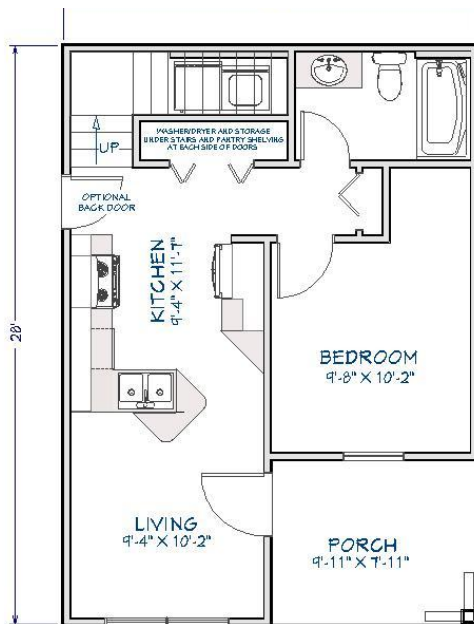

# Hawthorn 650 - 111

Main Level

Upper Level

NOTE: A vaulted Living Area with a lighted plant shelf has an overlooking Loft