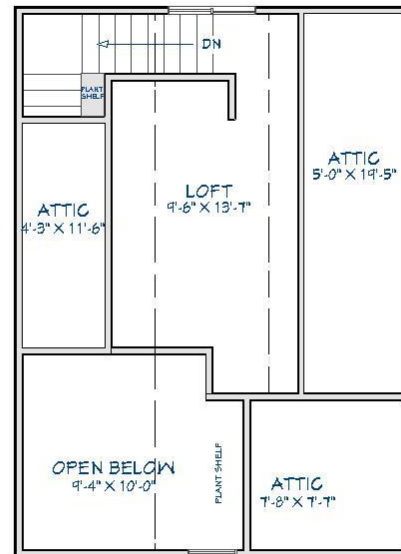

# Hawthorn 650 - 111

Main Level

Upper Level

NOTE: A vaulted Living Area with a lighted plant shelf has an overlooking Loft