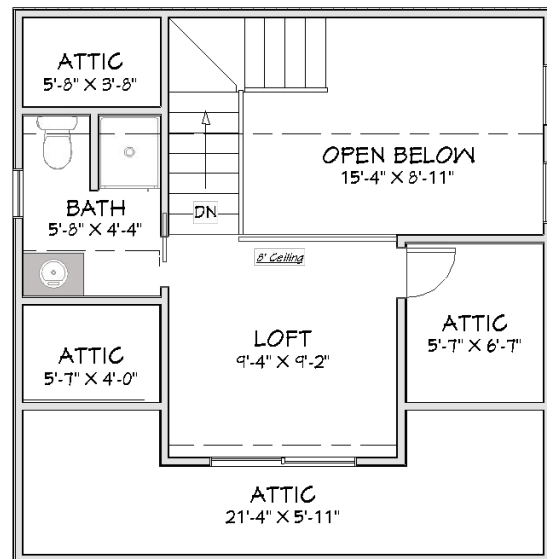

Bradford 600 - 112

Main Level

Upper Level

LIVING AREA
455 SQ FT

LIVING AREA
145 SQ FT

NOTE: The loft overlook can be closed to give this area privacy as a bedroom.