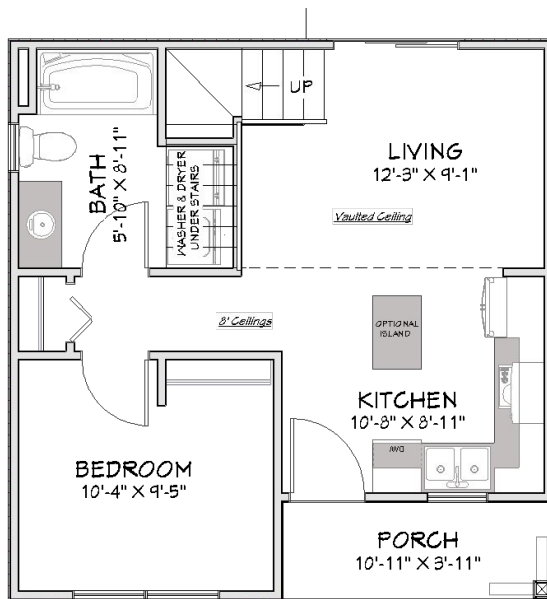

Bradford 600 - 112

Main Level

Upper Level

LIVING AREA
455 SQ FT

LIVING AREA
145 SQ FT

NOTE: The loft overlook can be closed to give this area privacy as a bedroom.