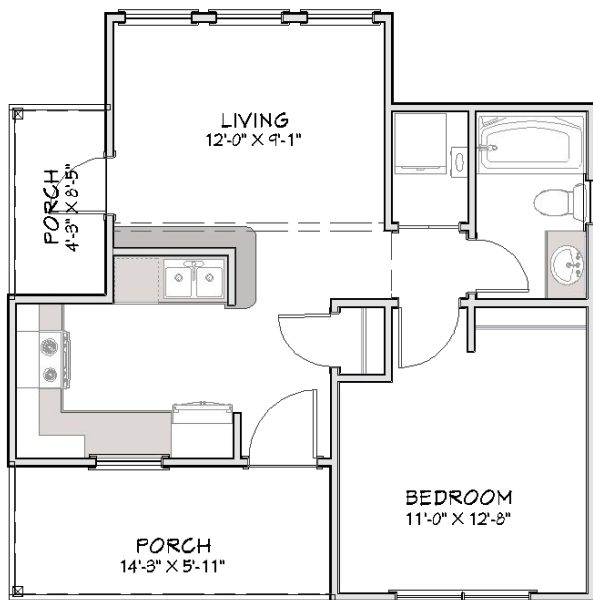

# Elderberry 500 - 101

Main Level

Attic

LIVING AREA  
500 SQ FT

NOTE: Cute, economical, simple, and very, very live-able!