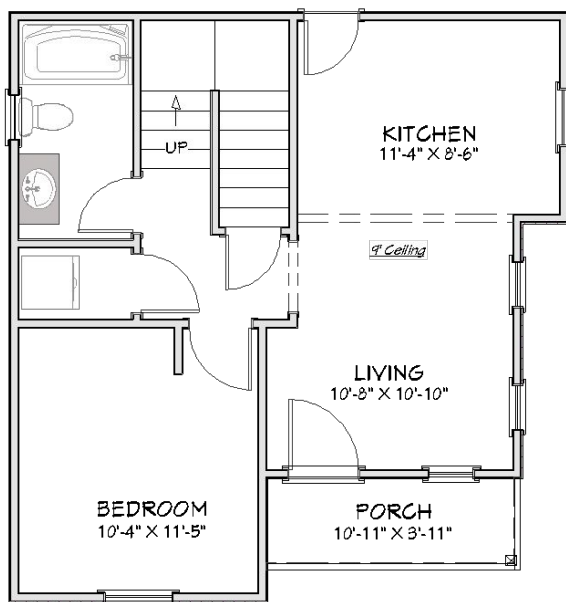

Crape Myrtle 600 - 111

Main Level

Upper Level

LIVING AREA
517 SQ FT

LIVING AREA
83 SQ FT

NOTE: Easily expand the Loft size or finish a 2nd Bedroom and possible Bath