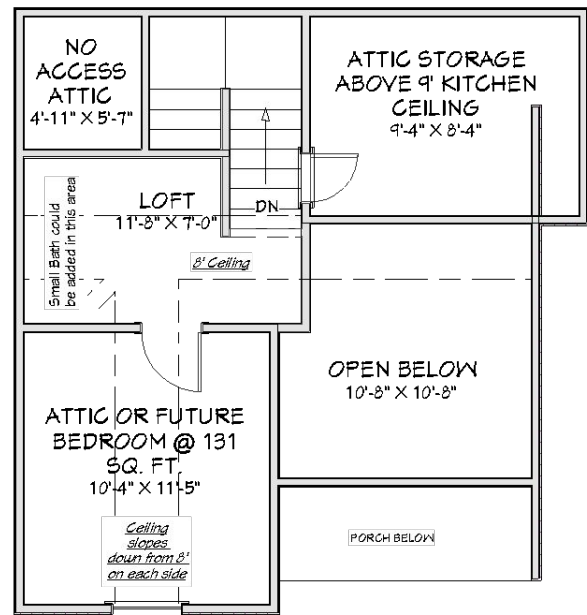

Crape Myrtle 600 - 111

Main Level

Upper Level

LIVING AREA
517 SQ FT

LIVING AREA
83 SQ FT

NOTE: Easily expand the Loft size or finish a 2nd Bedroom and possible Bath