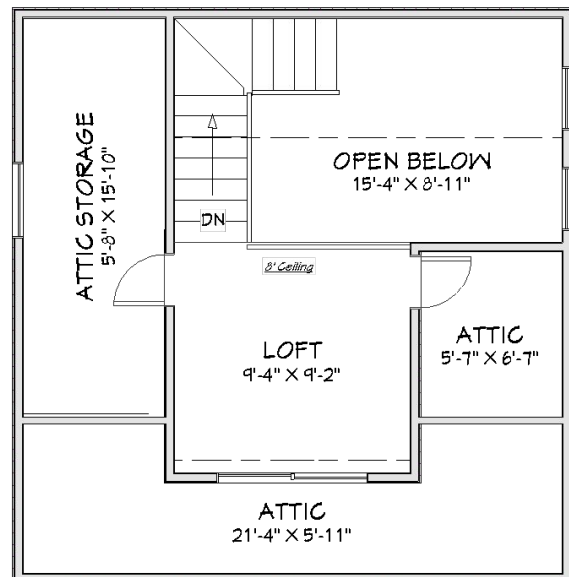

# Bradford 550 - 111

Main Level

Upper Level

LIVING AREA  
455 SQ FT

LIVING AREA  
45 SQ FT

NOTE: The Bradford 600 - 112 model has a bathroom on the Upper Level