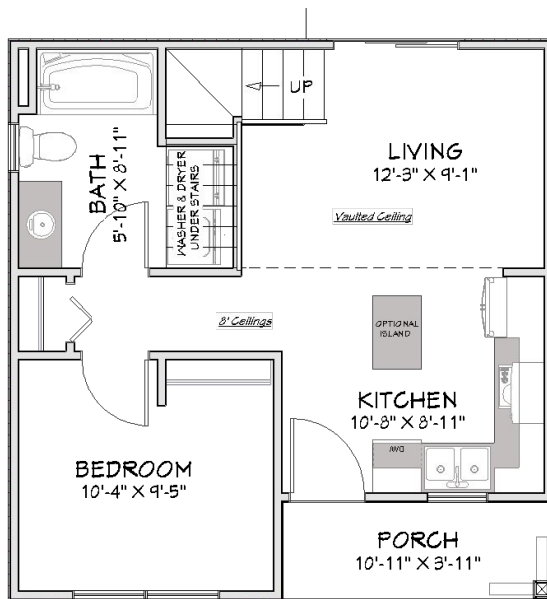

# Bradford 550 - 111

Main Level

Upper Level

LIVING AREA  
455 SQ FT

LIVING AREA  
45 SQ FT

NOTE: The Bradford 600 - 112 model has a bathroom on the Upper Level